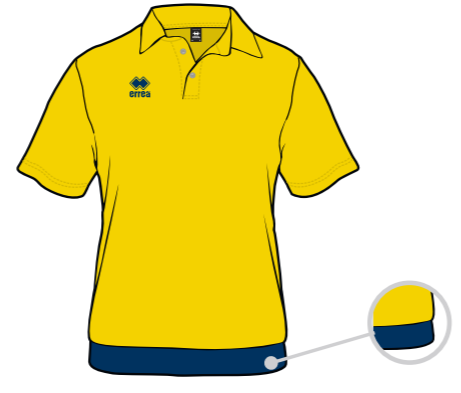

RETE INTERNA • MESH LINING • AJOURE INTERNE

CORDINO INTERNO • DRAW-STRING • LACET INTERIEUR

F FINITURE - TRIMMING - FINITIONS

F1 COD. 2A100275

F4 COSTINA COTONE COD. 1T000020

SPECIAL ORDER POLO BOCCE MOD.1

PM3F3C - PM3F3L
S-M-L-XL-XXL-3XL

PM3F4C - PM3F4L
YXS-XXS-XS

MC - SS

ML - LS

Scegli il colore • Choose the colours

1

.....

2