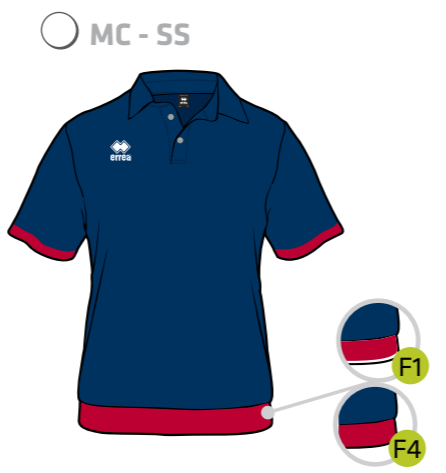

MUNDIAL TEXTILE
100% POLYESTER

UTILITY TEXTILE
100% POLYESTER

MC - SS

ML - LS

Plus+

SPECIAL ORDER POLO BOCCE MOD.2

PM3D3C - PM3D3L
S-M-L-XL-XXL-3XL

PM3D4C - PM3D4L
YXS-XXS-XS